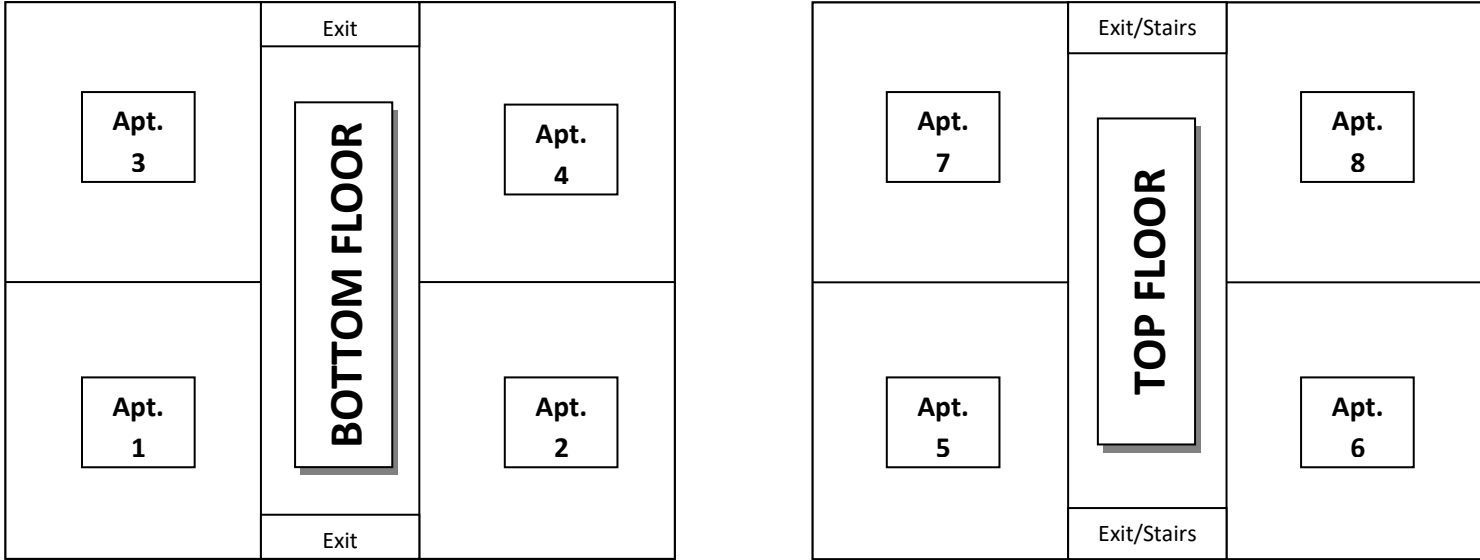

CARR RESIDENCE HALL LAYOUT

This is a diagram of the outlet you can use when you need to plug in your vehicle.
Please use the appropriate outlet/parking space as usage will be billed to you from Otter Tail Power Company.
There is a "Red" light switch in each apartment that feeds power to the car plug-in post.

Apt 7	Apt 5	Apt 8	Apt 6	Apt 3
-------	-------	-------	-------	-------

Apt 4	Apt 2	Apt 1	N/A
-------	-------	-------	-----

PARKING LOT