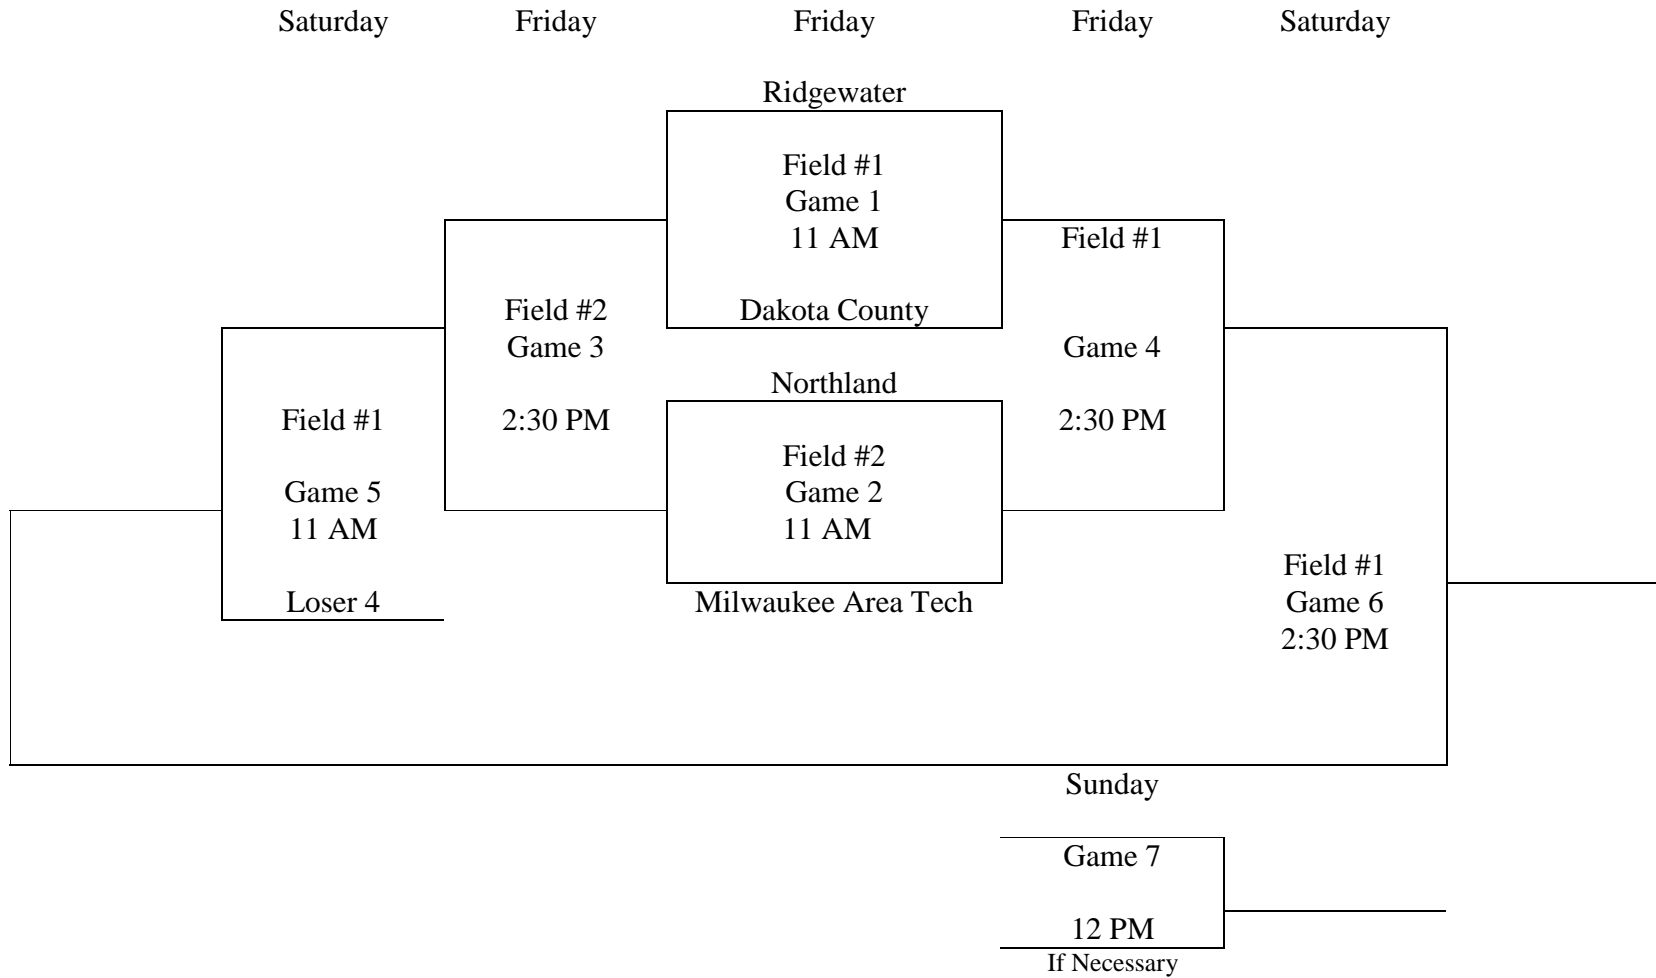

2008 Region 13 Baseball Tournament

4 Team 9 Inning Games

FIELD #1 – TAUNTON STADIUM - WILLMAR
 FIELD #2 – GREEN LAKE DIAMOND - SPICER